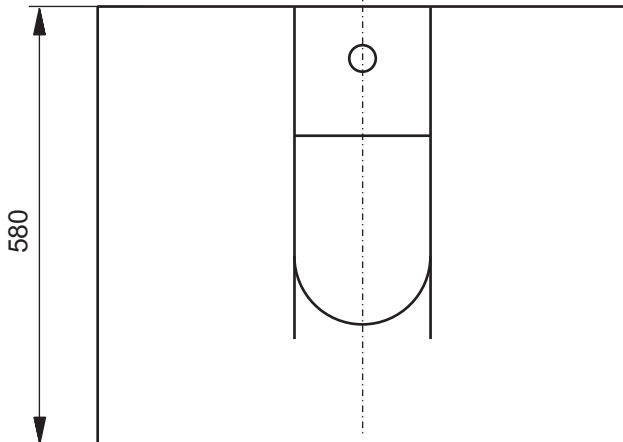

±0=OKFFB

CAN BE COMBINED WITH:

1. NC/S Side cabinet FU10013A, FU10067A
2. NC/S Side cabinet FU10014A-FW
3. NC/S Mirror MI10015B

Designation		TOTO	
NC SERIES - FURNITURE NC/S Counter cabinet FU10012A			
Altered		Scale	This drawing including the respective data may neither be duplicated nor modified nor altered without the consent of TOTO Europe GmbH. The usage of the data/technical drawings takes place at user's own risk and under exclusion of any liability of TOTO Europe GmbH and/or of the companies of the TOTO-Group. The indicated dimensions are not binding; products are subject to change. Measurements shown may be subject to small variations or are indicative.
		1:10	
		Signed T.G.	
		Date	9/12/2010