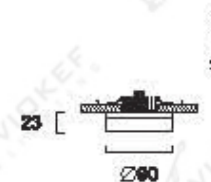

FRANCO

Χωνευτά σποτ σε λευκό ή νικελ ματ.
Recessed spot in white or nickel mat.

No 4079800
No 4079801
GX53 Max11w

No 4080400
GU10, MR16
Max50W

NOVO

NOVO LED

Φωτιστικά downlight ψευδοροφής από αλουμίνιο.
Downlight recessed fixtures in aluminium.

No 4082300
cool white
LED 25W
1630 Lm
IP 20

No 4082200
cool white
LED 15W
970 Lm
IP 20

No 4082100
cool white
LED 10W
630 Lm
IP 20

LED

HENRI LED

Χωνευτά σποτ σε λευκό χρώμα.
Recessed spot in white color.

No 4043600
cool white
LED 3x1W

No 4043500
cool white
LED 3x1W

LED

NOVO

Φωτιστικά downlight ψευδοροφής από αλουμίνιο.
Downlight recessed fixtures in aluminium.

No 4043100
E27 Max15W
IP 20

No 4043200
E27 Max15W
IP 20

No 4020300
No 4020301
E27 Max16W
IP 20