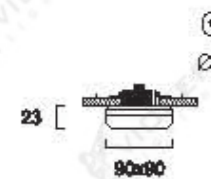

HENRI LED

Χωνευτά σποτ σε λευκό χρώμα.
Recessed spot in white color.

No 4043600
cool white
LED 3x1W