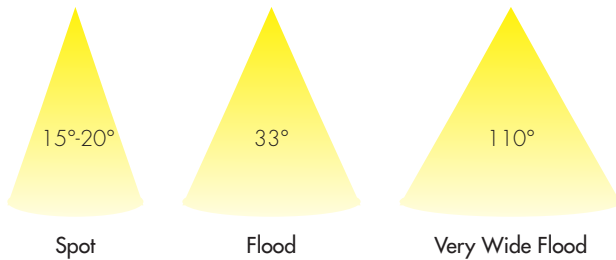

BEAM ANGLE

Unit : Degree (°)

Definition: Angle of the emitting light from the source

Usage: Relevant to select the source based on the needs. Spot beam angle for accent lighting, Flood for accent or main lighting and Very Wide Flood for main lighting

Measurement: Angle within which the light intensity is above 50% of the maximum. Measured in the goniophotometer.

CORRELATED COLOR TEMPERATURE (CCT)

Unit : Degree Kelvin (K)

Definition: Color appearance of the light

Usage: Relevant to select light source for different usage. For home and hospitality, warm white is preferred. Therefore 3000K for LED and 2700K for CFL has been defined. Below 3000K, the color temperature of LED cannot be well controlled

Measurement: The integrated sphere will analyze the emitted wave length to determine the color temperature