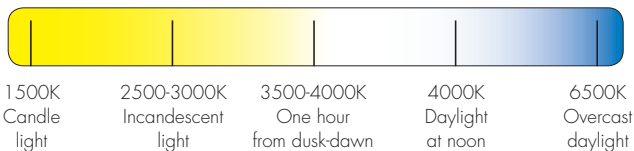

**Measurement:** The integrated sphere will analyze the emitted wave length to determine the color temperature